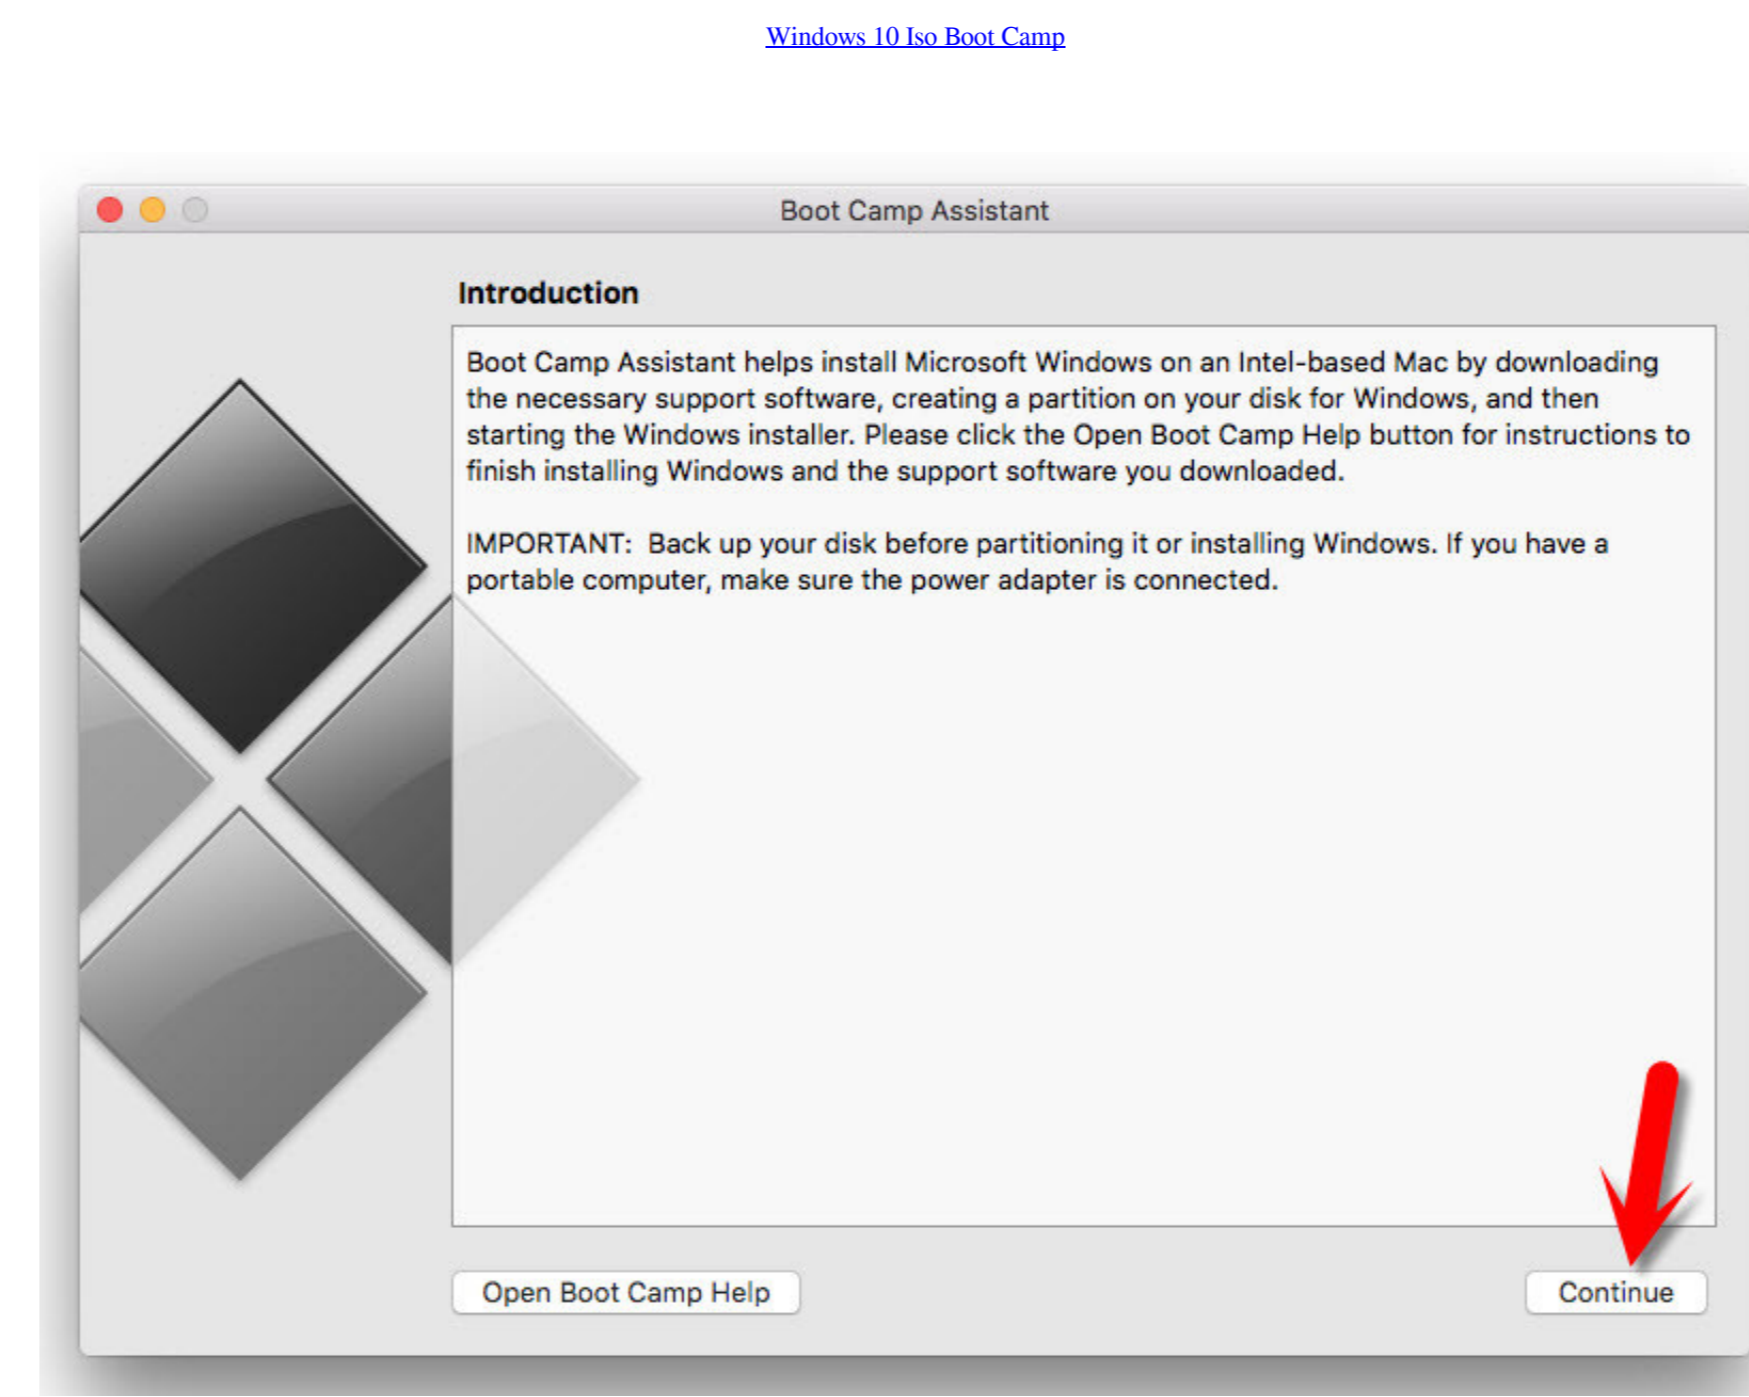

DOWNLOAD

DOWNLOAD

Follow these steps to create installation media (USB flash drive or DVD) you can use to install a new copy of Windows 10, perform a clean installation, or reinstall Windows 10.

Windows boot camp